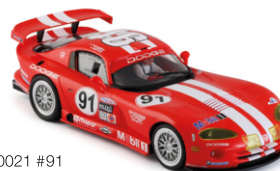

OPTIONAL TYRES

- **RS201** HARD Lowered front tyres (x4)
- **RS202WS** Rear wide "full" tyres SOFT 22 shore (x4)
- **RS202WG** Rear wide "full" tyres NEW G25 racing compound (x4)
- **RS202WSG** Rear wide "full" tyres SUPERGRIP 15 shore (x4)
- **RS204W** Sponge tyres (x2)

AIR type tyres will be available soon

DODGE VIPER SPARE PARTS

- **RS120** Viper GTS-R - Full white body kit
- **RS121** White body parts set
- **RS122** Painted clear parts set (windows + lights)
- **RS123** Lexan cockpit set
- **RS124** Aluminum anodized body plate
- **RS125** Aluminum anodized chassis plate
- **RS126** Unpainted wheel inserts

RS 0021 #91

RS 0024 WHITE KIT

www.revoslotcars.com
revoslot@revoslotcars.com

DODGE VIPER

1 / 3 2 SCALE