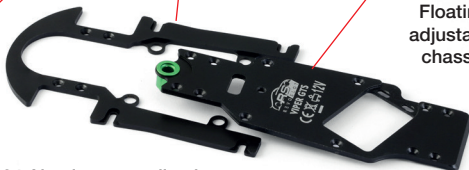

Professional mechanics

High quality components

YOU CAN FIND ALL THE SPARES AT BRM MODEL CARS

RS201M
Front stock tyres
low profile (x4)

RS127 Front aluminum
wheels + M3 screws (x2)
RS128 Rear aluminum
wheels + M3 screws (x2)

RS205M
Front axle holders +
screws (x2)

RS208
Brass nuts (x4)
+ screws for
chassis floating

RS211 21000 rpm
Motor + wires

RS202W
Rear wide "full"
tyres STANDARD
30 shore (x4)

Brass axle
spacers

RS209
Calibrated 50mm
steel axles - Ø 3mm (x2)

RS206
Rear axle
holders +
screws (x2)

RS210W Guide
9mm depth
wooden tracks
(x2)

RS210 Guide
7mm depth
wooden tracks
(x2)

RS210S Guide
steel screws

RS210SP
Guide spring (x2)

RS124 Aluminum anodized
body plate

RS125 Aluminum anodized
chassis plate

Floating
adjustable
chassis

RS207
Aluminum
Motor
holder + screws

RS213 Full set of screws

RS212
12T pinion
Ø 6.4mm (x2)

S-410 Ball bearings
3x6mm flanged (x2)

S-419 Nylon with
aluminum hub AW
spur gear
33T - Ø 12,4mm +
M3 screw (x1)